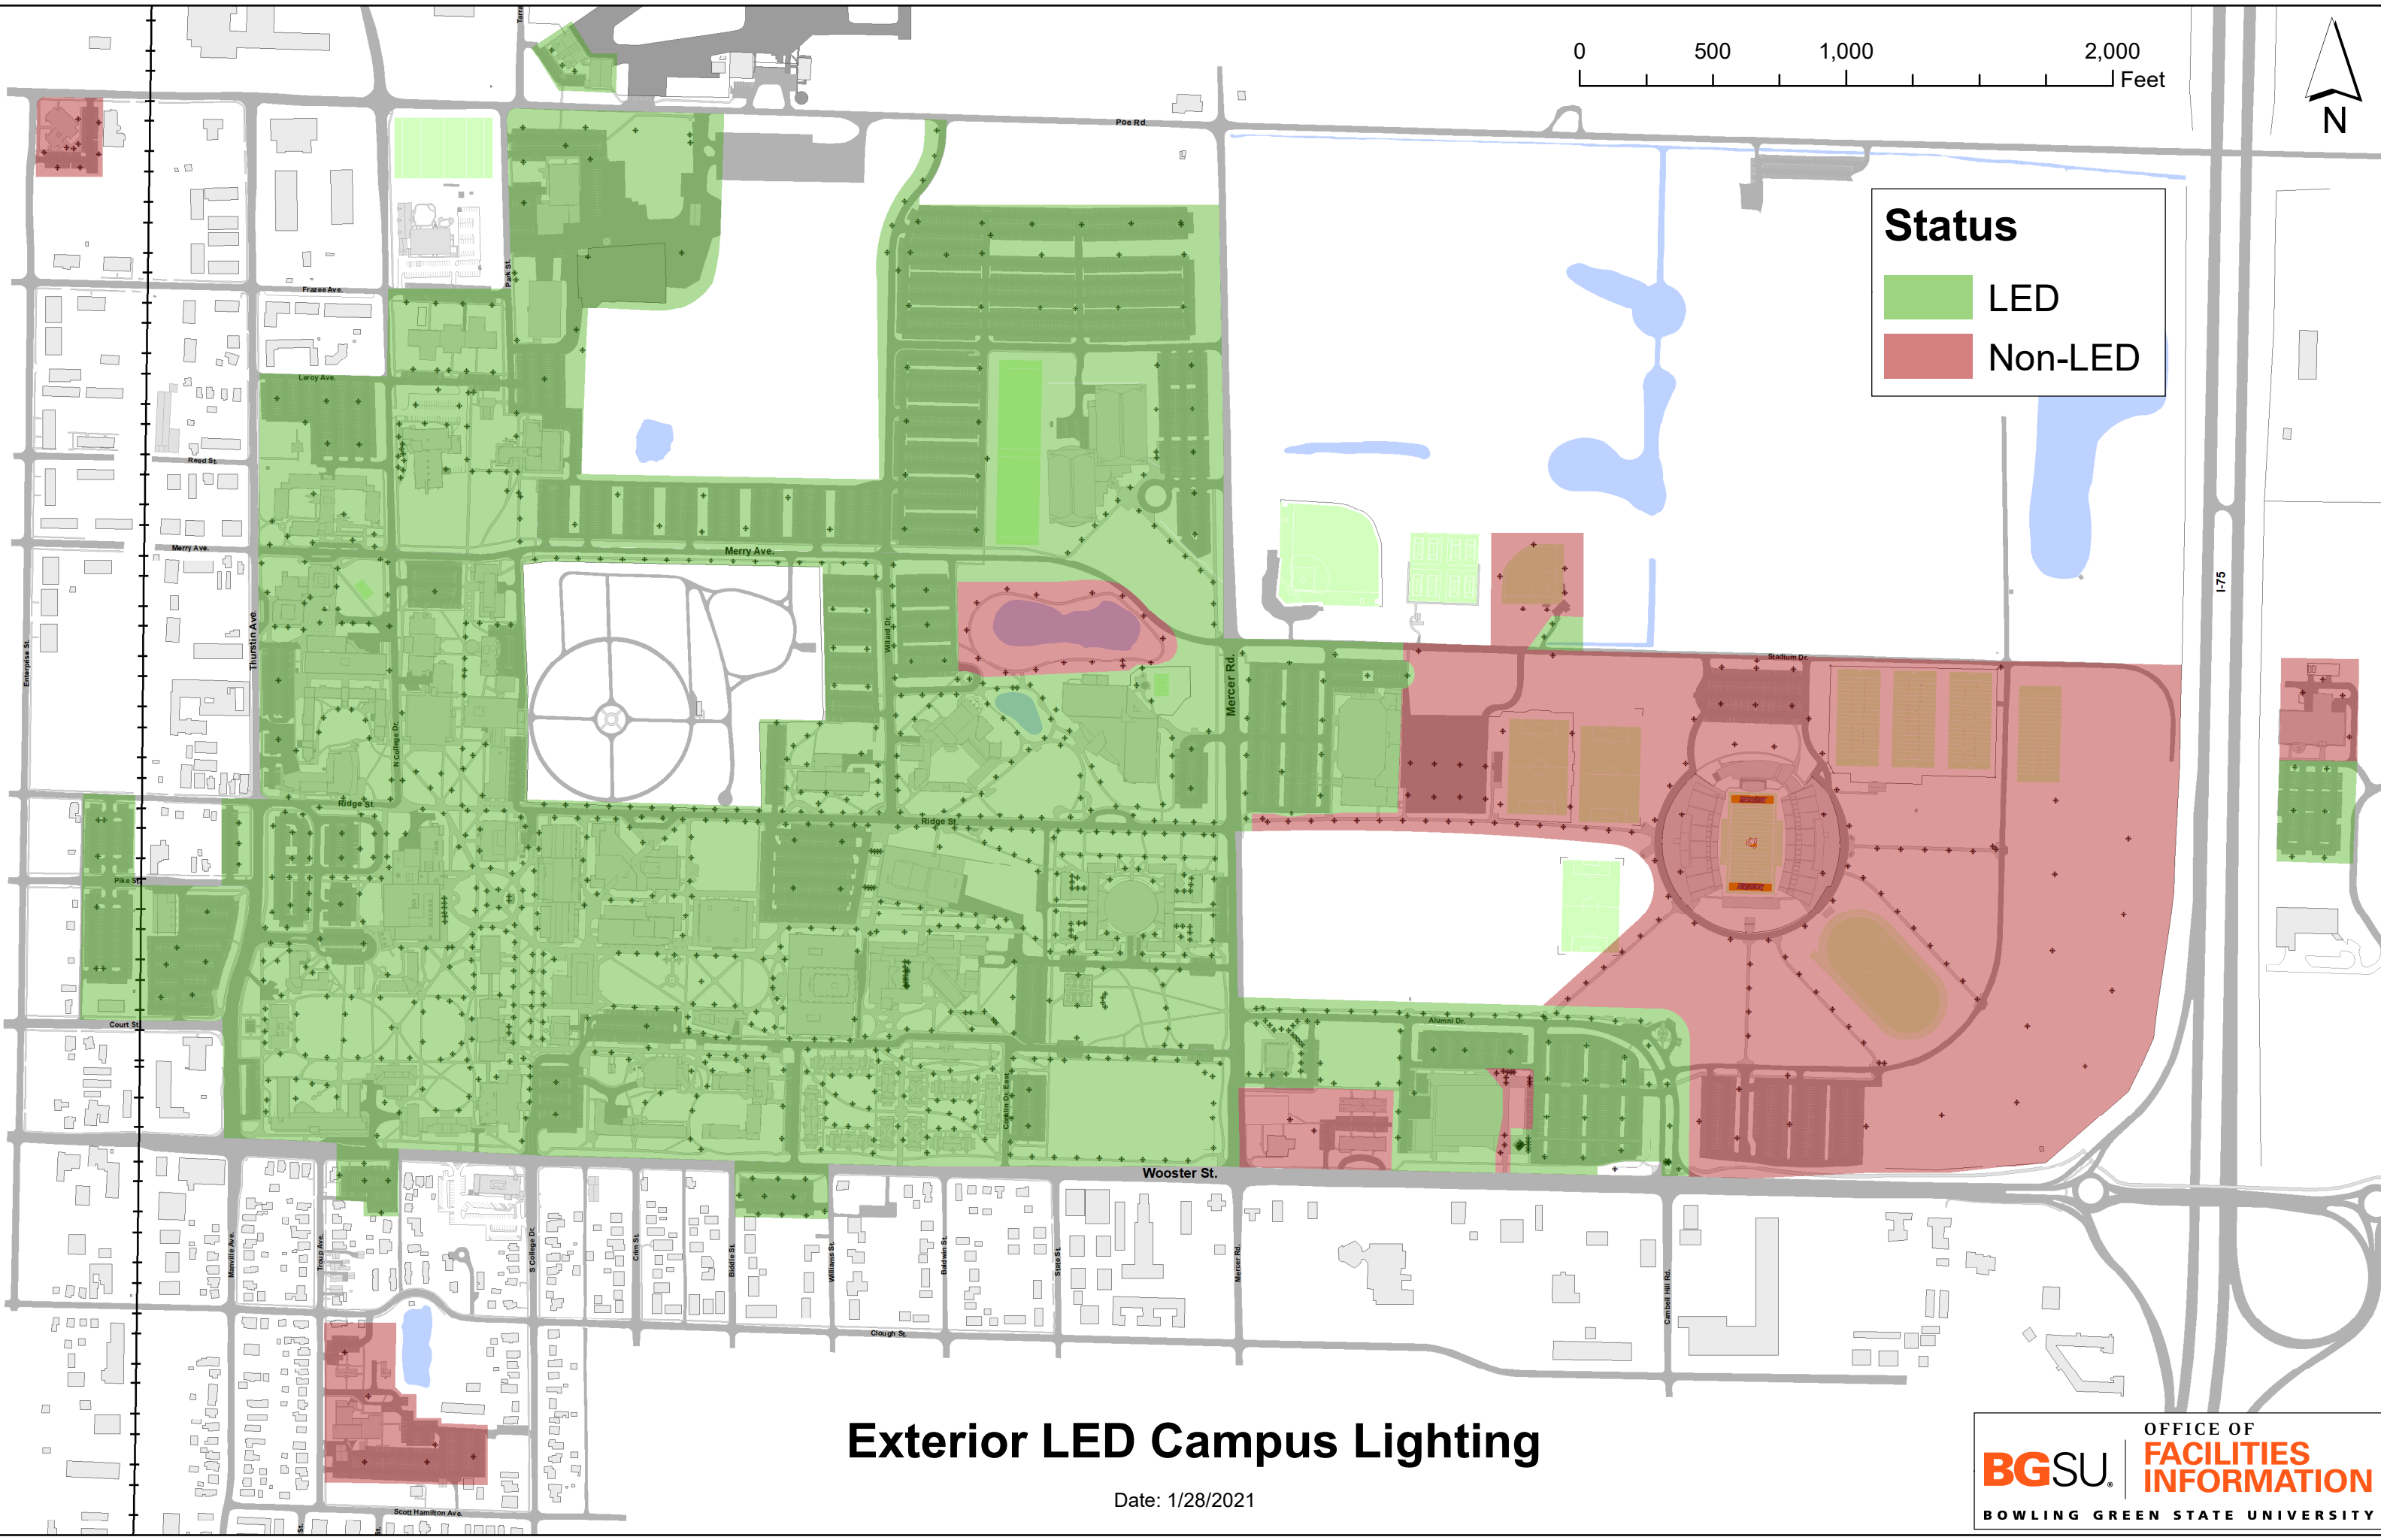

Status

- LED
- Non-LED

Exterior LED Campus Lighting

Date: 1/28/2021

BGSU | OFFICE OF FACILITIES INFORMATION
BOWLING GREEN STATE UNIVERSITY